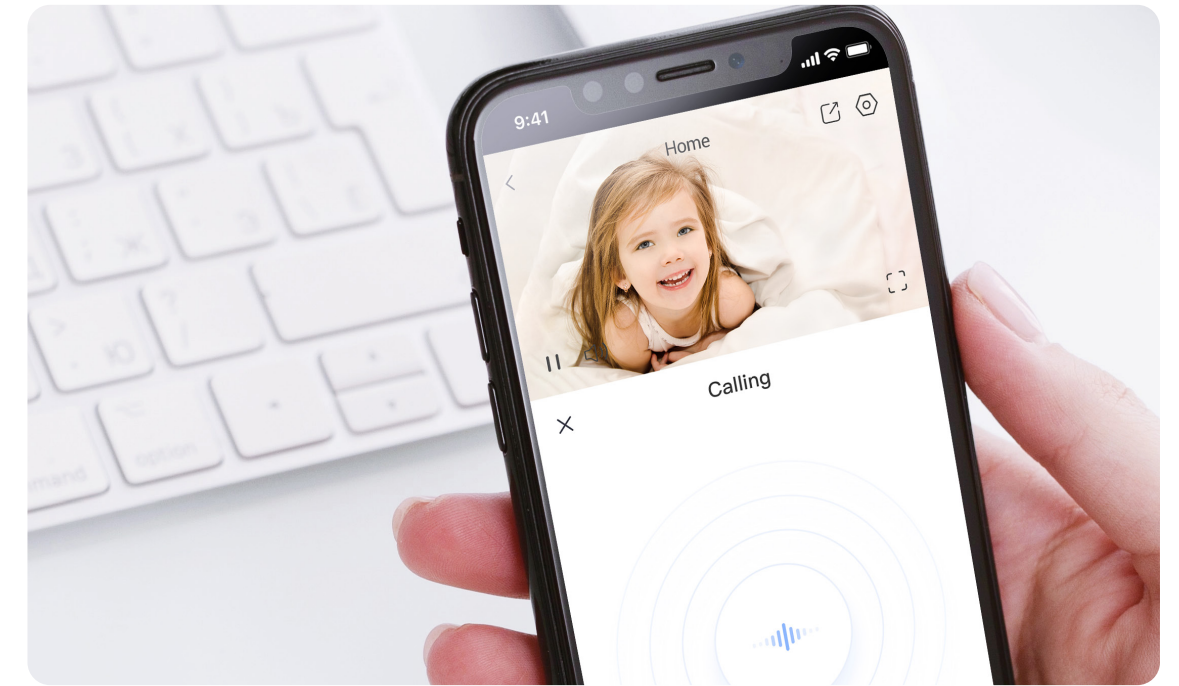

## Get the notifications that matter

A lot of activities go on inside your home. Don't want to get alerted repeatedly when your curtains flutter in the wind? The H6c 2K+ is smart enough to identify human activities in particular. You can choose to get alerted only when somebody is detected on camera.

## Smart tracking keeps you well-informed

Upon motion detection, the H6c 2K+ automatically locks on the subject and rotates to track the activity. When your dog chases its toy across the room, the camera will capture that movement, so virtually nothing is out of sight.

## See and talk, from anywhere

When you're at work or on a trip, it's still easy to get in touch with your family. Just use your phone to talk and respond to your loved ones, as if you were by their side.