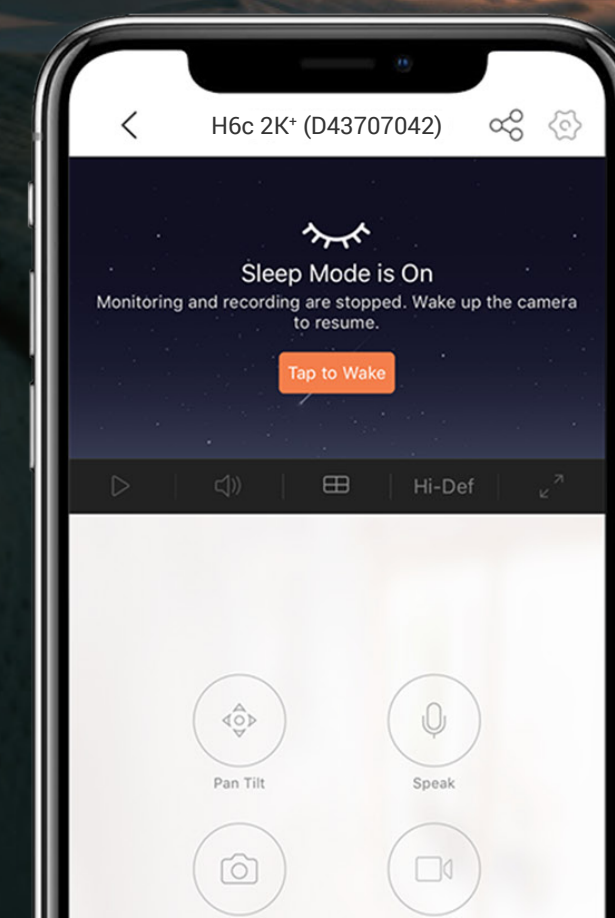

TLS
Data Transmission
Encryption

AES-128
Data Encryption