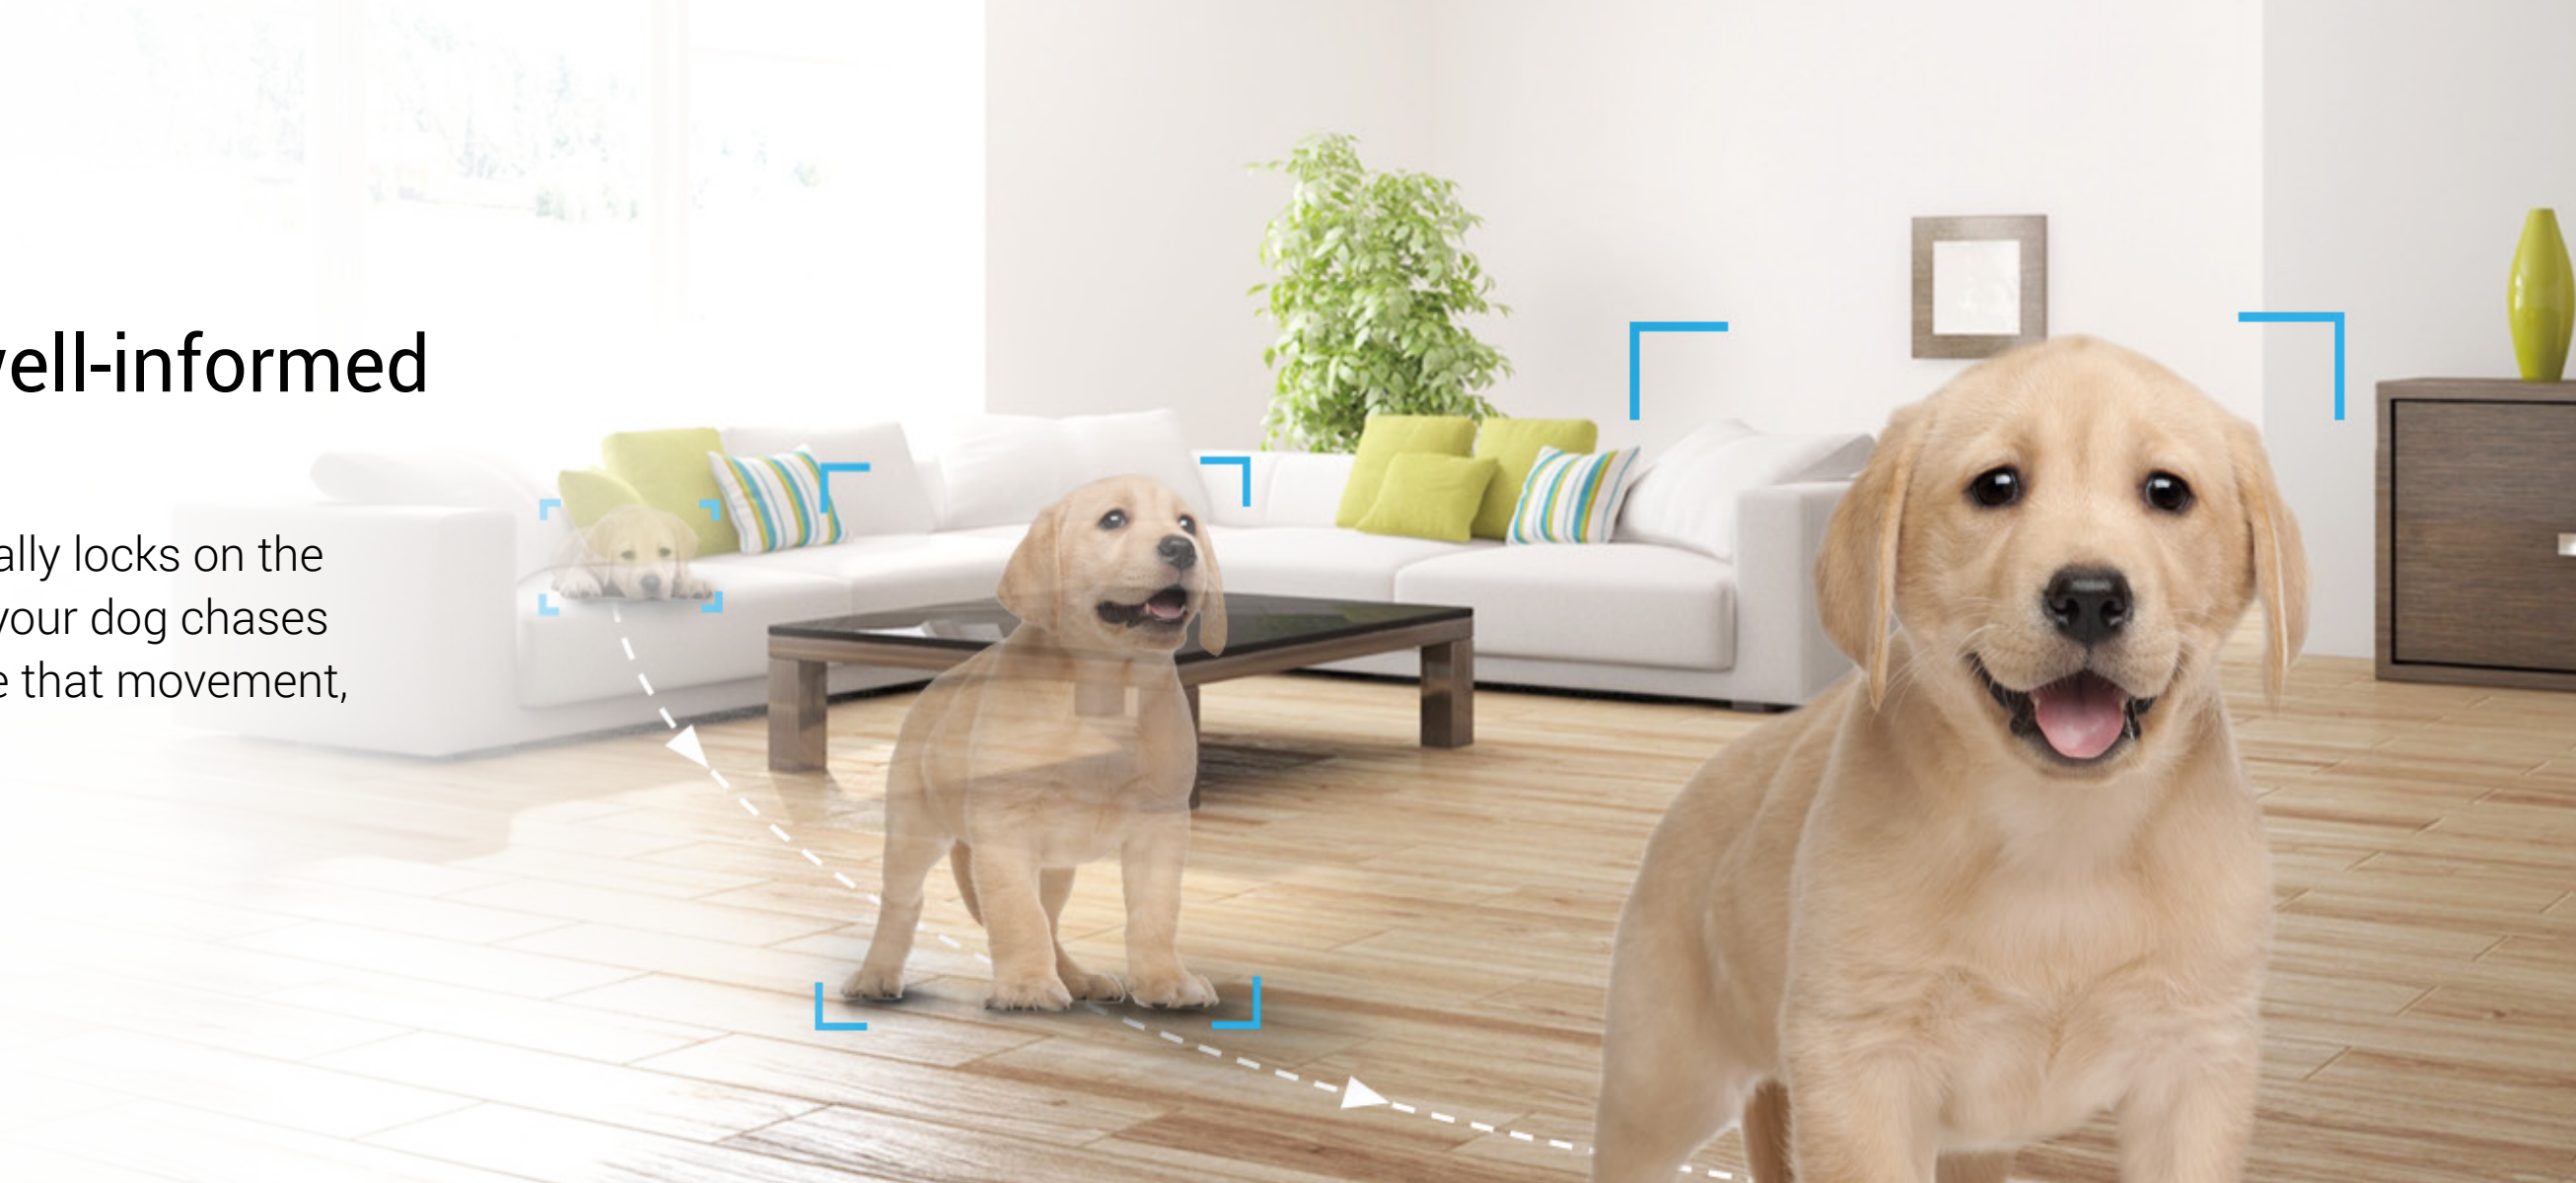

## 02 Protection lasts, even overnight

## Get the notifications that matter

A lot of activities go on inside your home. Don't want to get alerted repeatedly when your curtains flutter in the wind? The H6c 2K+ is smart enough to identify human activities in particular. You can choose to get alerted only when somebody is detected on camera.

## Smart tracking keeps you well-informed

Upon motion detection, the H6c 2K+ automatically locks on the subject and rotates to track the activity. When your dog chases its toy across the room, the camera will capture that movement, so virtually nothing is out of sight.